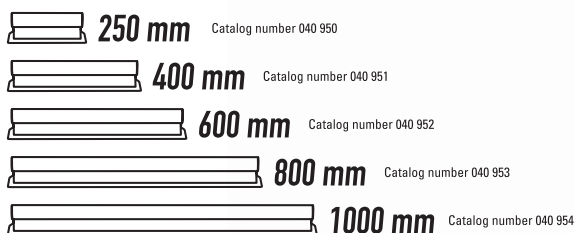

FIVE LENGTHS

The offer includes five lengths of spatulas, which guarantees successful work on any surface.

EASY TO CHANGE BLADES

Stainless and flexible as standard blades 0.3 mm thick. Available also stronger blades, 0.5 mm thick.