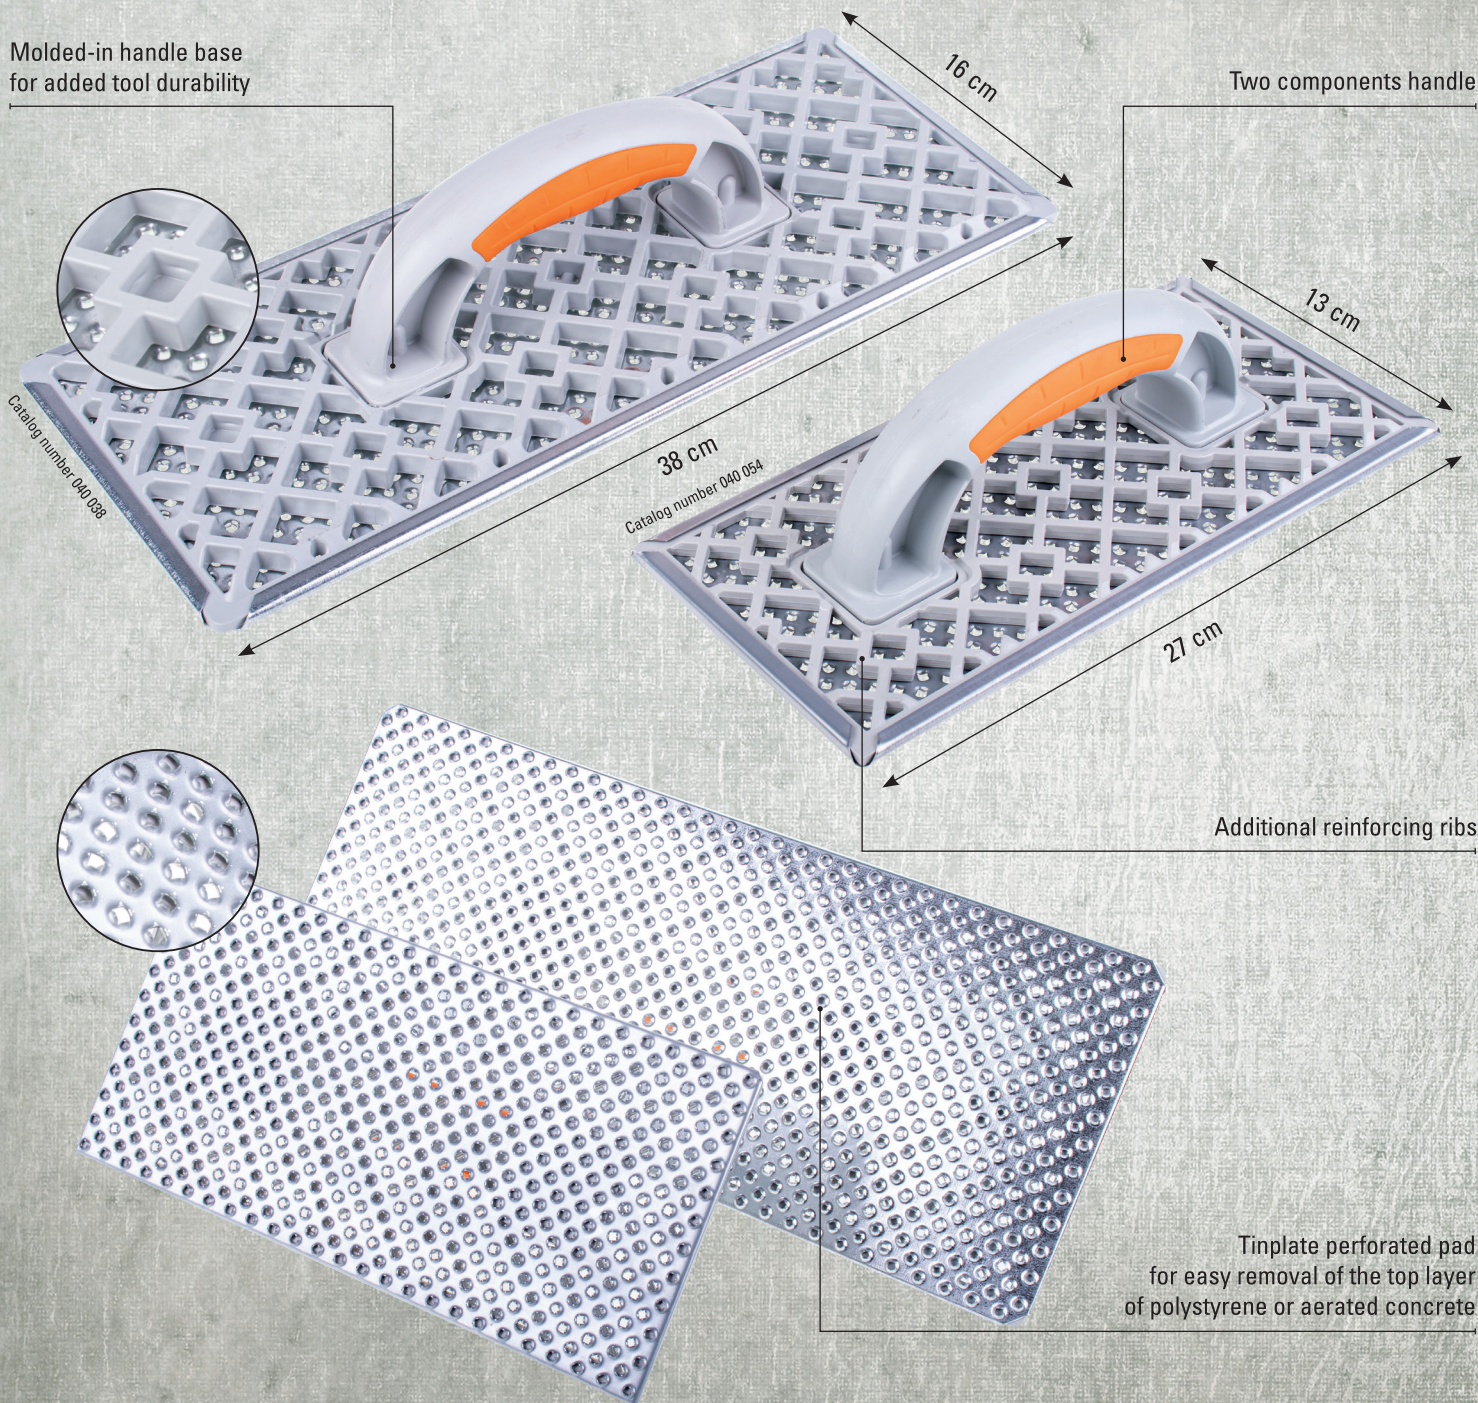

HEAVY DUTY POLYSTYRENE RASP

motive
Jakość ma znaczenie

REINFORCED POLYSTYRENE RASP is an indispensable tool for professional builders dealing with insulation and bricklaying. The body of the trowel made of plastic with a truss structure prevents the trowel from clogging, thanks to which we maintain the continuity of work. The abrasive part is made of high-quality stainless steel, which overlaps the edges to maximize the working surface. The ergonomic handle ensures a firm grip in the hand.

Molded-in handle base
for added tool durability

motive
Jakość ma znaczenie

Inter-s
ul. Mazowiecka 10, 96-300 Żyrardów, tel.: +48 46 854 42 47
biuro@inter-s.pl, www.motive.tools

[f](#) @narzedzia.motive