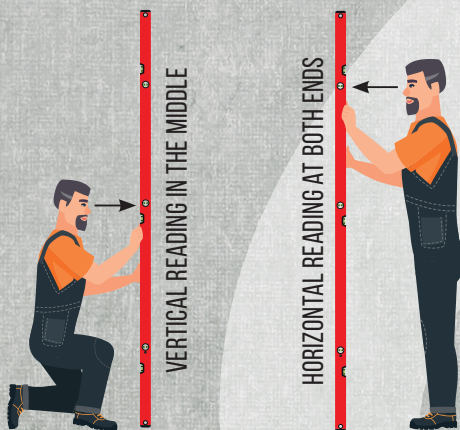

# OPTICAL6

MAKING YOUR WORK AS EASY AS POSSIBLE

**PROFESSIONAL LEVEL OPTICAL 6** is a tool refined in every detail, the task of which is to accurately and quickly determine levels and plumbs during your work. The spirit level is especially dedicated to tilers and builders who often take measurements in various situations and positions.

Thanks to the Optical 6 level, you can measure practically every time you take it in your hand, without unnecessary turning it and looking for the right vial.

## UP TO 6 VIALS ALONG THE ENTIRE LENGTH OF THE SPIRIT LEVEL FOR EASY AND QUICK READING:

VERTICAL READING IN THE MIDDLE

HORIZONTAL READING AT BOTH ENDS

HORIZONTAL READING AT ONE END

LEVEL READING IN THE MIDDLE

"FISHEYE" VIAL IN THE MIDDLE

LEVEL READING AT THE OTHER END

"Fisheye" vial allowing reading at various angles

Horizontal vial with lines up to 2% makes it easier to build a terrace or drain

Powder coated aluminum profile